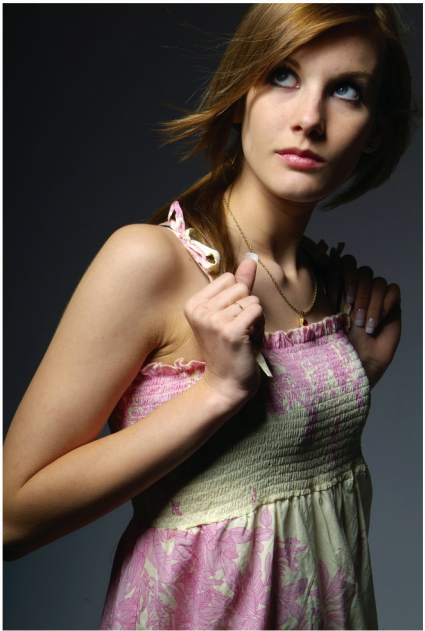

±

TRENDY TOPS

Elastic Tube Top

Size.....

Color.....

9 312997 8579 10
COTTON/NYLON/POLYESTER/ELASTANE